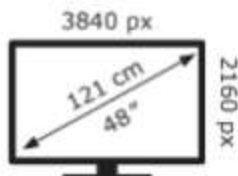

ENERGLY

OLED48C64LA

ENERGLY

OLED48C64LA

51 kWh/1000h

51 kWh/1000h

78 kWh/1000h

2019/2013