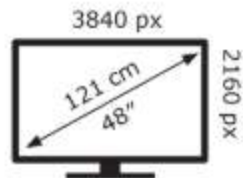

ENERGLY

OLED48C64LA

ENERGLY

OLED48C64LA

51 kWh/1000h

51 kWh/1000h

78 kWh/1000h

2019/2013

78 kWh/1000h

2019/2013